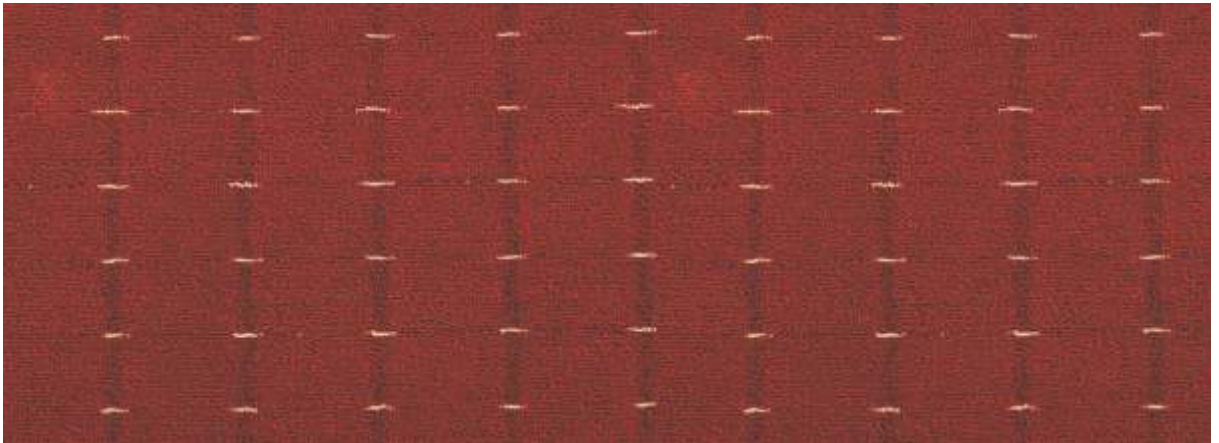

WALL
TO
WALL
Carpet

- SELTOS

ENHANCE YOUR
home style

SELTOS

WALL TO WALL - LOOP PILE CARPET

SELTOS-RED

SELTOS-RED

SELTOS

WALL TO WALL - LOOP PILE CARPET

SELTOS-GREY

SELTOS-GREY

SELTOS

WALL TO WALL - LOOP PILE CARPET

SELTOS-BEIDGE

SELTOS-BEIDGE

SPECIFICATION

STYLE	SELTOS
CONSTRUCTION	Loop Pile
YARN TYPE	Polypropylene
PILE WEIGHT	400 gsm/Sqm
PILE HEIGHT	4mm / 2mm
DYE METHOD	Solution Dyed
GAUGE	1/10
PRIMARY BACKING	Woven Polypropylene
BACKING TYPE	Felt Back
ROLL LENGTH	25 mtr. approx
ROLL WIDTH	3.66 mtr.
STITCHES PER/10cm	50