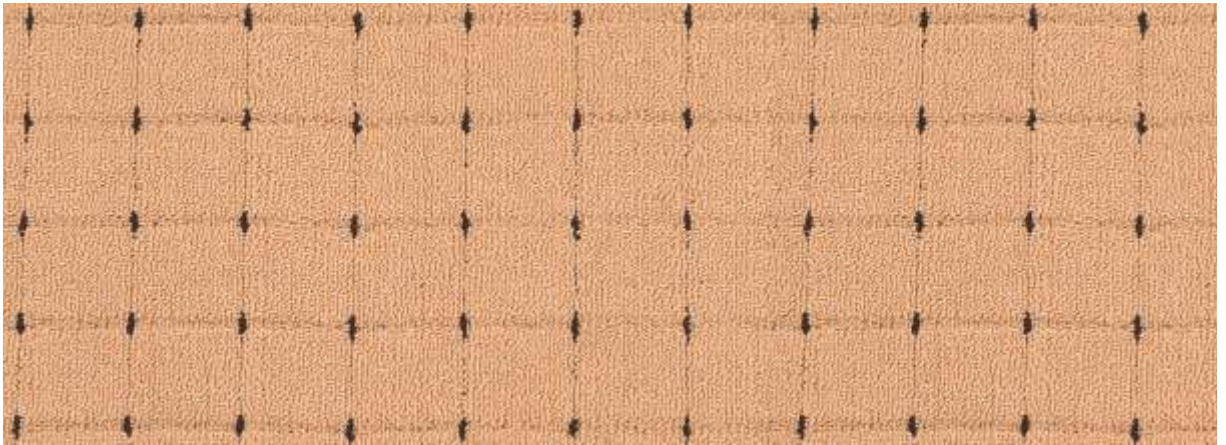

WALL
TO
WALL
Carpet

- SELTOS

ENHANCE YOUR
home style

SELTOS

WALL TO WALL - LOOP PILE CARPET

SELTOS-RED

SELTOS-RED

SELTOS

WALL TO WALL - LOOP PILE CARPET

SELTOS-GREY

SELTOS-GREY

SELTOS

WALL TO WALL - LOOP PILE CARPET

SELTOS-BEIDGE

SELTOS-BEIDGE

SPECIFICATION

STYLE	SELTOS
CONSTRUCTION	Loop Pile
YARN TYPE	Polypropylene
PILE WEIGHT	400 gsm/Sqm
PILE HEIGHT	4mm / 2mm
DYE METHOD	Solution Dyed
GAUGE	1/10
PRIMARY BACKING	Woven Polypropylene
BACKING TYPE	Felt Back
ROLL LENGTH	25 mtr. approx
ROLL WIDTH	3.66 mtr.
STITCHES PER/10cm	50