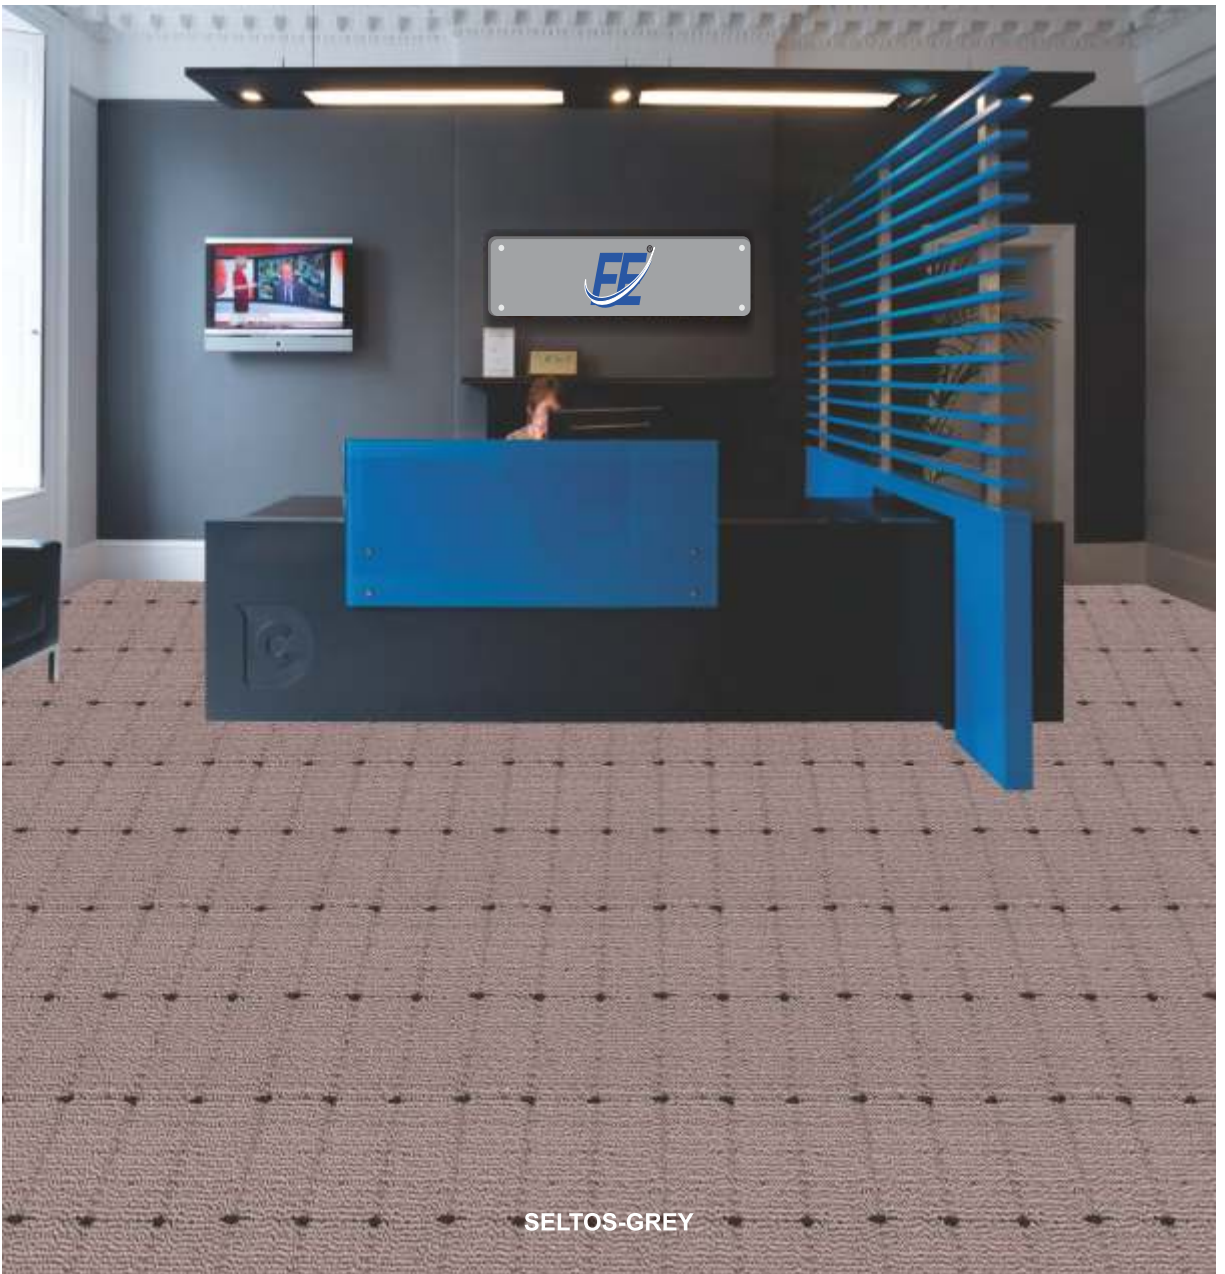

WALL
TO
WALL
Carpet

- SELTOS

ENHANCE YOUR
home style

SELTOS

WALL TO WALL - LOOP PILE CARPET

SELTOS-RED

SELTOS-RED

SELTOS

WALL TO WALL - LOOP PILE CARPET

SELTOS-GREY

SELTOS-GREY

SELTOS

WALL TO WALL - LOOP PILE CARPET

SELTOS-BEIDGE

SELTOS-BEIDGE

SPECIFICATION

STYLE	SELTOS
CONSTRUCTION	Loop Pile
YARN TYPE	Polypropylene
PILE WEIGHT	400 gsm/Sqm
PILE HEIGHT	4mm / 2mm
DYE METHOD	Solution Dyed
GAUGE	1/10
PRIMARY BACKING	Woven Polypropylene
BACKING TYPE	Felt Back
ROLL LENGTH	25 mtr. approx
ROLL WIDTH	3.66 mtr.
STITCHES PER/10cm	50