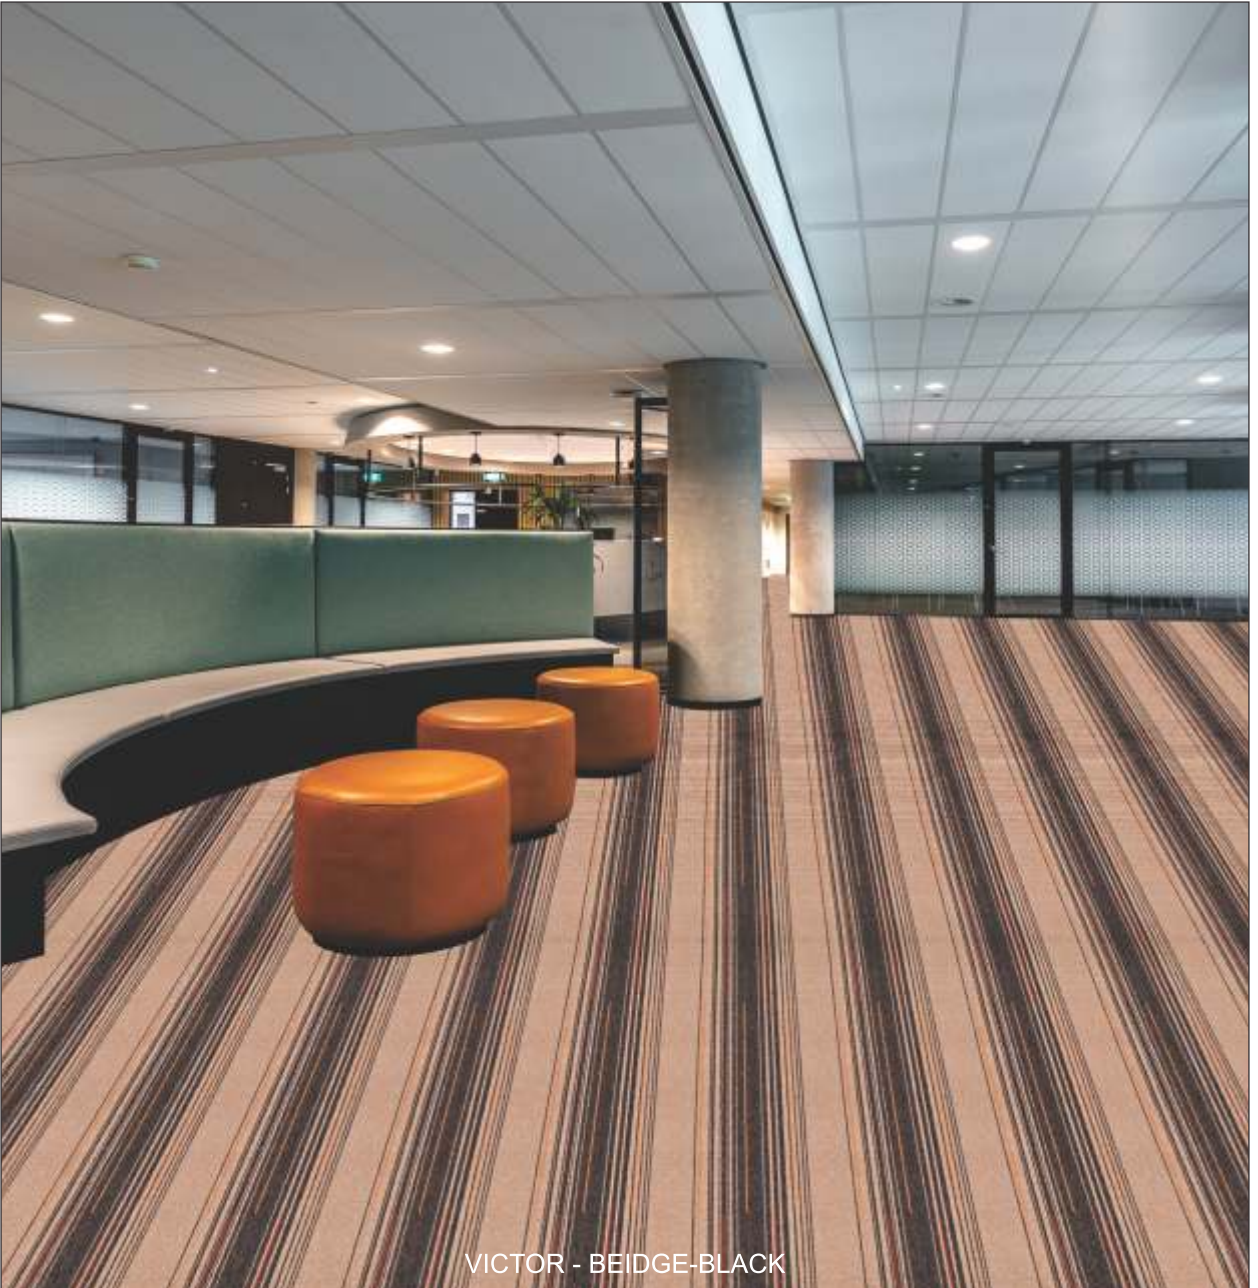

# Wall *Carpet* Wall

ENHANCE YOUR  
*home style*

**VICTOR**

**WALL TO WALL - LOOP PILE CARPET**

VICTOR - BEIDGE-BLACK

VICTOR - BEIDGE-BLACK

\* picture only for design illustration for actual colour refer to the product

**VICTOR**

**WALL TO WALL - LOOP PILE CARPET**

VICTOR - RED-BROWN

VICTOR - RED-BROWN

\* picture only for design illustration for actual colour refer to the product