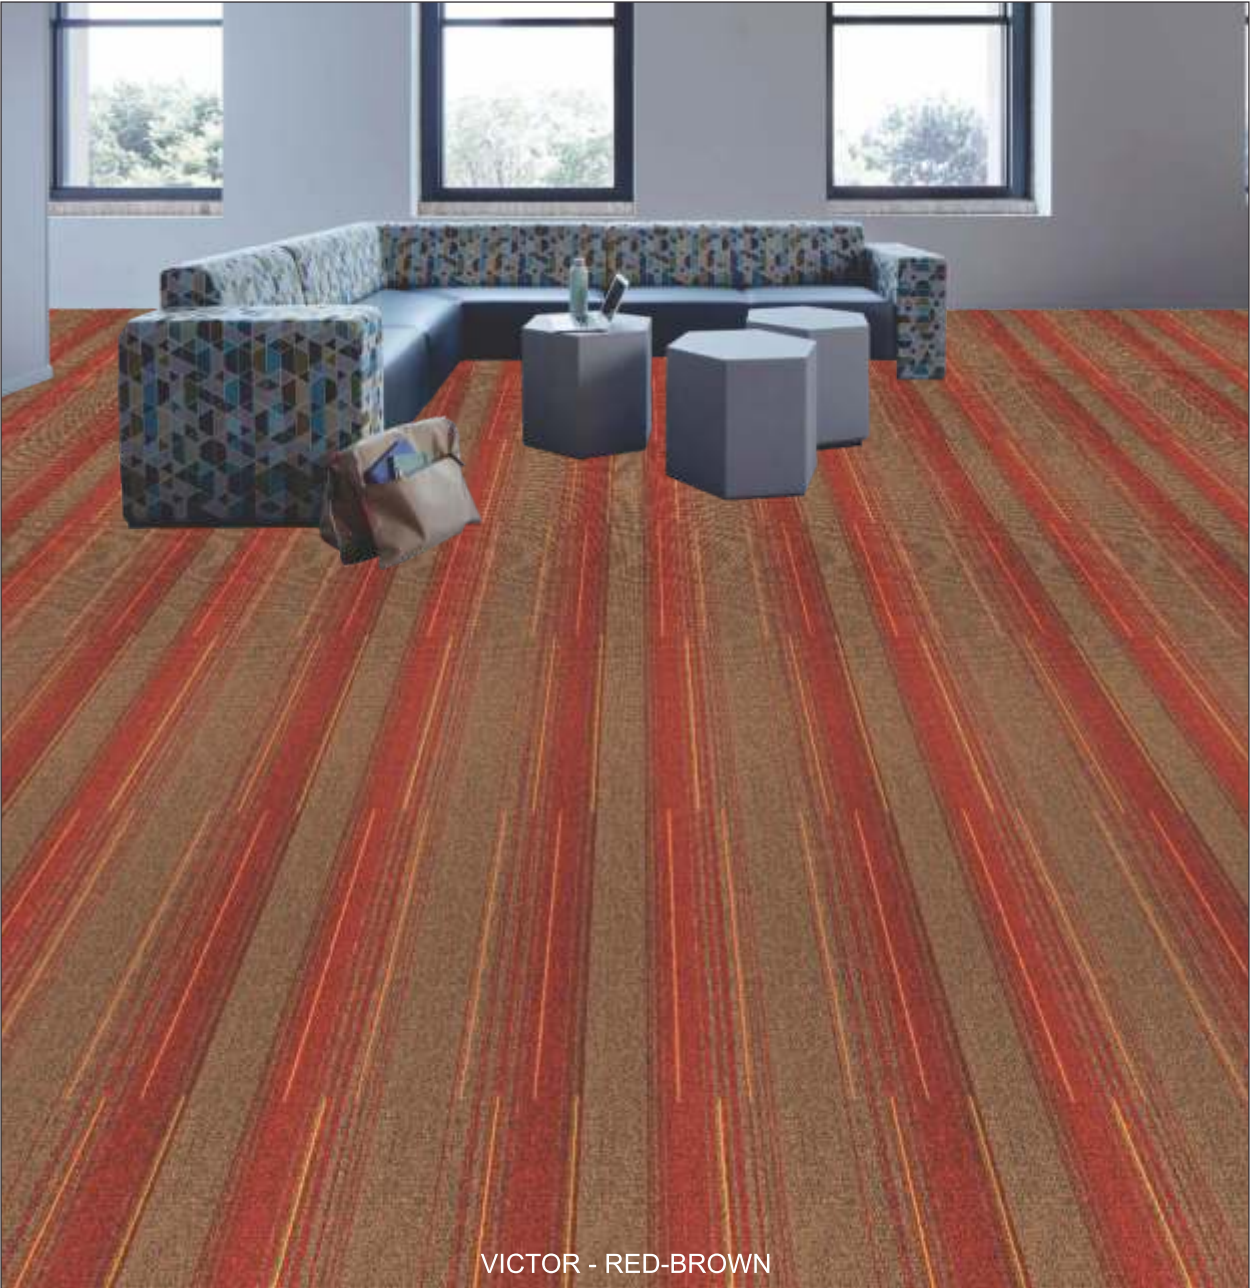

# Wall *Carpet* Wall

ENHANCE YOUR  
*home style*

**VICTOR**

**WALL TO WALL - LOOP PILE CARPET**

VICTOR - BEIDGE-BLACK

VICTOR - BEIDGE-BLACK

\* picture only for design illustration for actual colour refer to the product

**VICTOR**

**WALL TO WALL - LOOP PILE CARPET**

VICTOR - RED-BROWN

VICTOR - RED-BROWN

\* picture only for design illustration for actual colour refer to the product