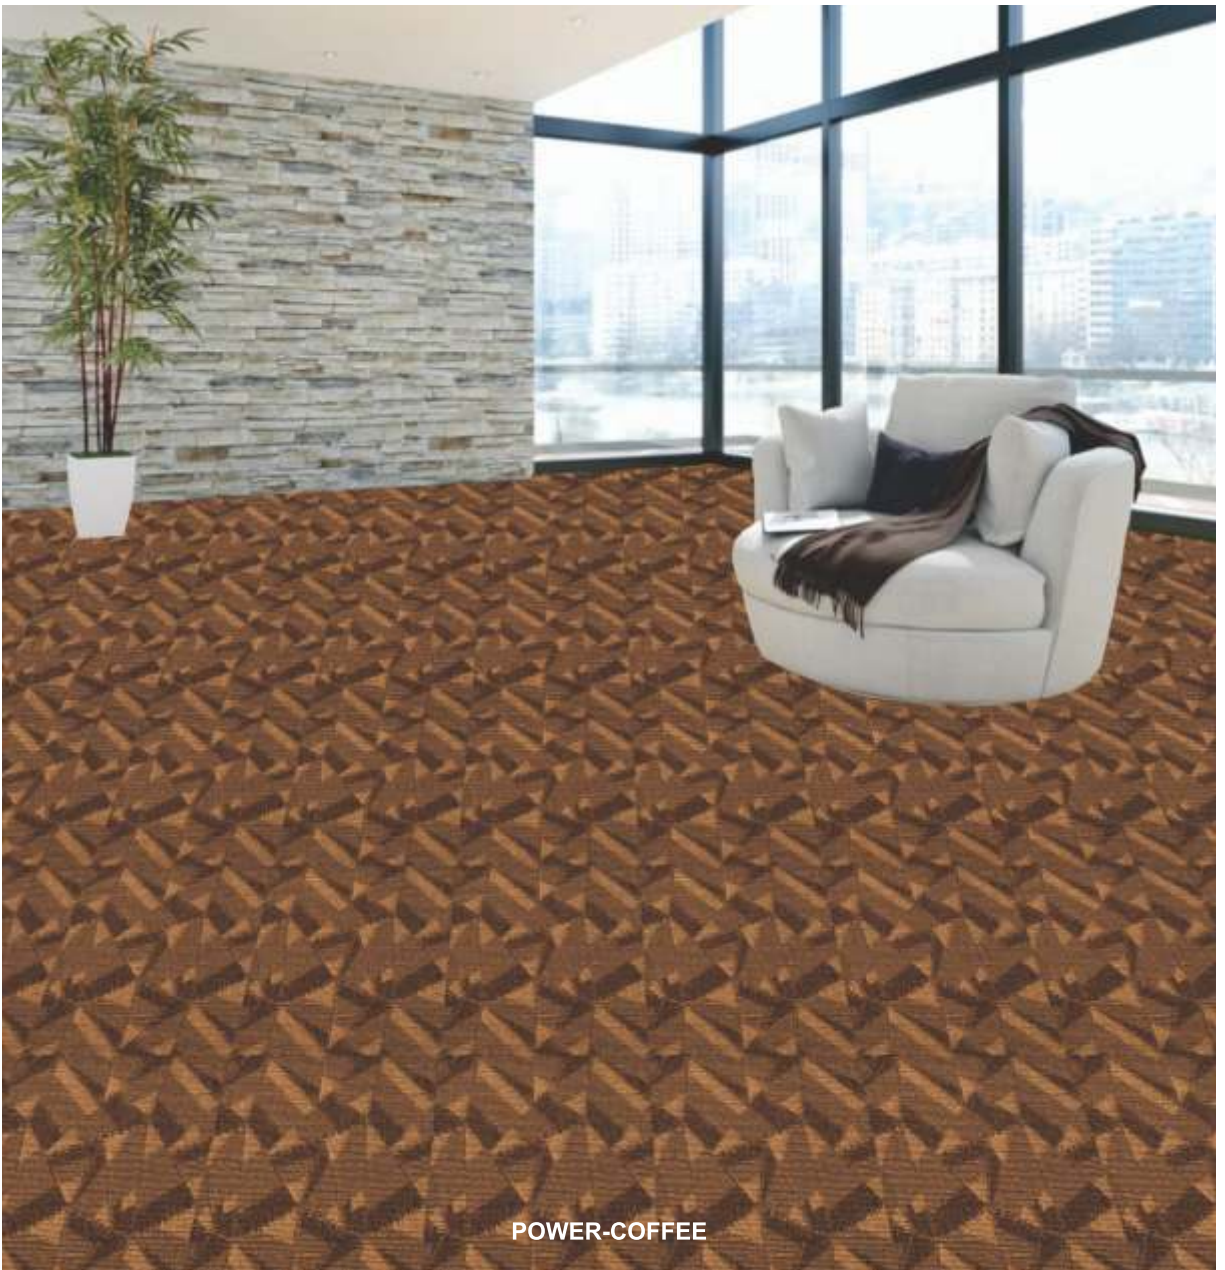

WALL  
TO  
WALL  
*Carpet*

- POWER

ENHANCE YOUR  
*home style*

**POWER**

**WALL TO WALL - LOOP PILE CARPET**

**POWER-RED**

**POWER-RED**

**POWER**

**WALL TO WALL - LOOP PILE CARPET**

**POWER-COFFEE**

**POWER-COFFEE**

**POWER**

**WALL TO WALL - LOOP PILE CARPET**

**POWER-GREY**

**POWER-GREY**

**POWER**

**WALL TO WALL - LOOP PILE CARPET**

**POWER-BLUE**

**POWER-BLUE**

## SPECIFICATION

STYLE	<b>POWER</b>
CONSTRUCTION	Loop Pile
YARN TYPE	Polypropylene
PILE WEIGHT	500 gsm
PILE HEIGHT	5mm / 3mm
DYE METHOD	Solution Dyed
GAUGE	1/10
PRIMARY BACKING	Woven Polypropylene
BACKING TYPE	Felt Back
ROLL LENGTH	25 mtr. approx
ROLL WIDTH	3.66 mtr.
STITCHES PER/10cm	50