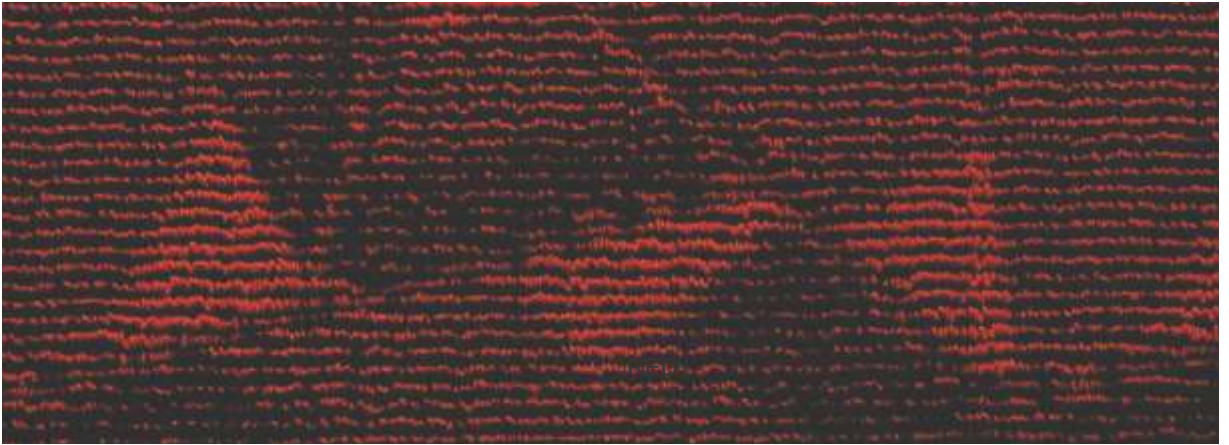

WALL  
TO  
WALL  
*Carpet*

- POWER

ENHANCE YOUR  
*home style*

**POWER**

**WALL TO WALL - LOOP PILE CARPET**

**POWER-RED**

**POWER-RED**

**POWER**

**WALL TO WALL - LOOP PILE CARPET**

**POWER-COFFEE**

**POWER-COFFEE**

**POWER**

**WALL TO WALL - LOOP PILE CARPET**

**POWER-GREY**

**POWER-GREY**

**POWER**

**WALL TO WALL - LOOP PILE CARPET**

**POWER-BLUE**

**POWER-BLUE**

## SPECIFICATION

STYLE	<b>POWER</b>
CONSTRUCTION	Loop Pile
YARN TYPE	Polypropylene
PILE WEIGHT	500 gsm
PILE HEIGHT	5mm / 3mm
DYE METHOD	Solution Dyed
GAUGE	1/10
PRIMARY BACKING	Woven Polypropylene
BACKING TYPE	Felt Back
ROLL LENGTH	25 mtr. approx
ROLL WIDTH	3.66 mtr.
STITCHES PER/10cm	50