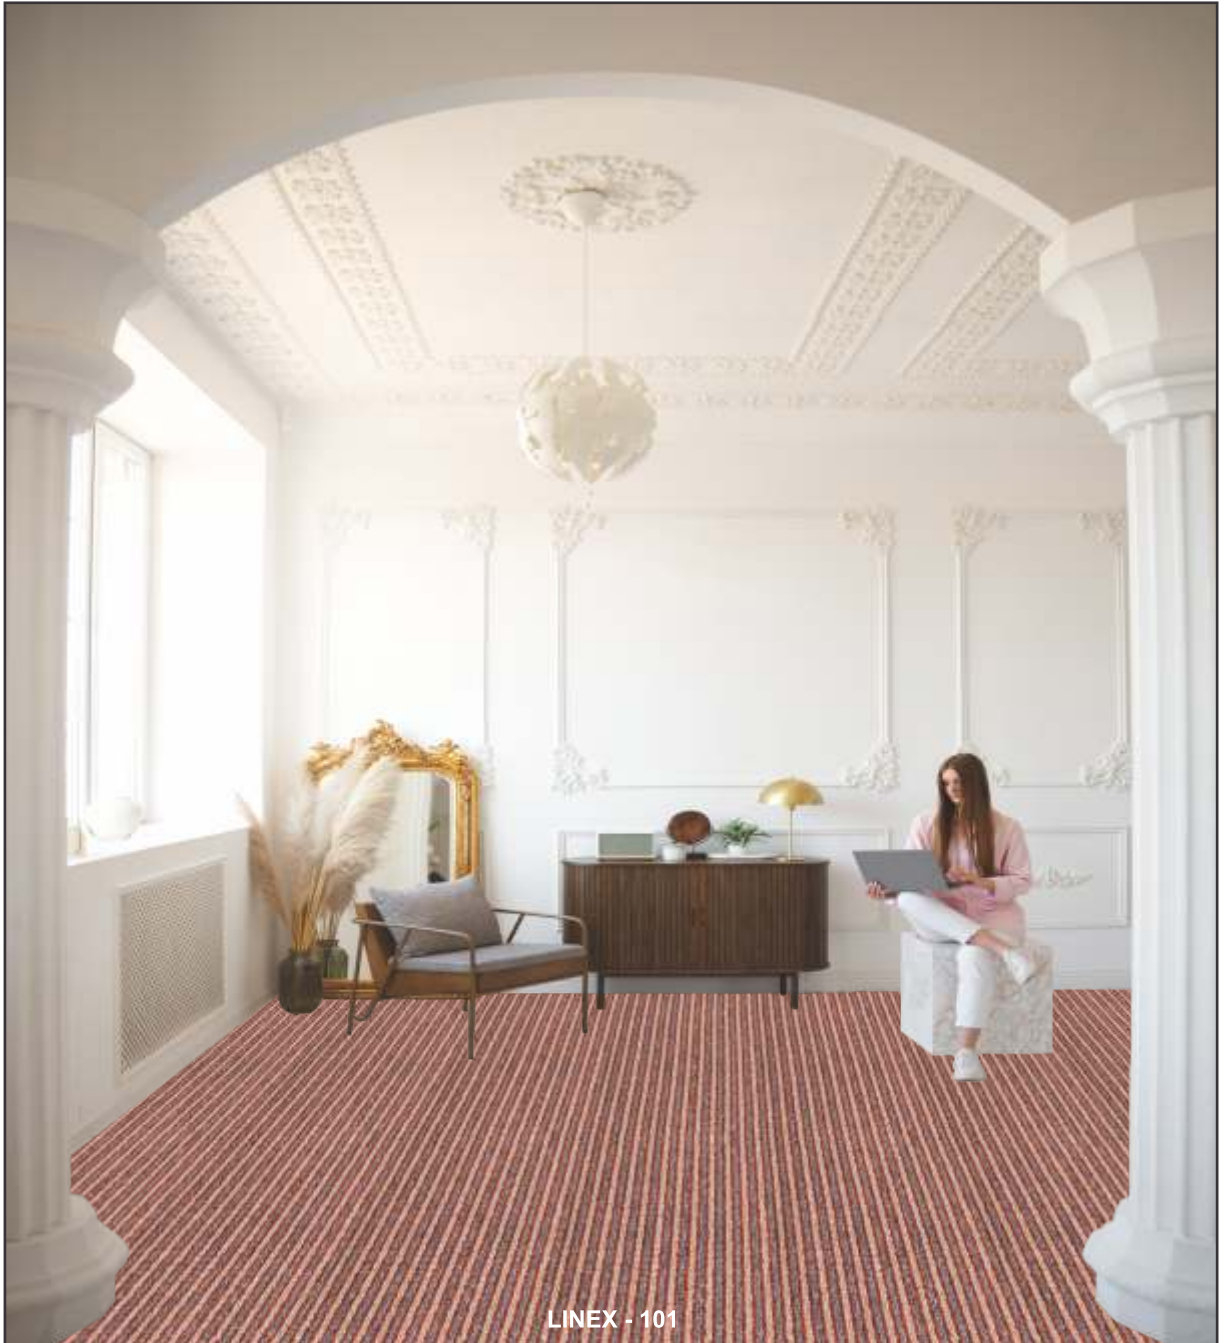

ENHANCE YOUR
HOME STYLE

Wall to Wall
CARPET

LINEX - 101

LINEX - 101

* picture only for design illustration for actual colour refer to the product

LINEX - 103

LINEX - 103

* picture only for design illustration for actual colour refer to the product

LINEX - 104

LINEX - 104

* picture only for design illustration for actual colour refer to the product

SPECIFICATION

STYLE	LINEX
CONSTRUCTION	Level Loop Graphic
YARN TYPE	100% BCF Polypropylene
DYE METHOD	Solution Dyed
MACHINE GAUGE	1/10th
TUFTED PILE HEIGHT	4.5 MM
TUFTED PILE WEIGHT	500 gsm / Per Sq Mtr
TOTAL WEIGHT	1310 gsm / Per Sq Mtr
PRIMARY BACKING	Woven Polypropylene
SECONDARY BACKING	Felt Backing
ROLL WIDTH	4 / 2 mtr.
ROLL LENGTH	30 mtr.