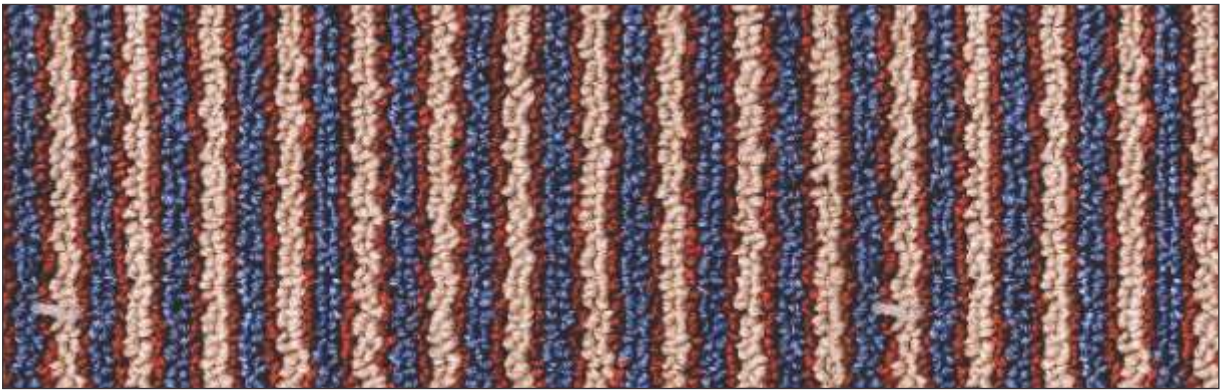

ENHANCE YOUR
HOME STYLE

Wall to Wall
CARPET

LINEX - 101

LINEX - 101

* picture only for design illustration for actual colour refer to the product

LINEX - 103

LINEX - 103

* picture only for design illustration for actual colour refer to the product

LINEX - 104

LINEX - 104

* picture only for design illustration for actual colour refer to the product

SPECIFICATION

STYLE	LINEX
CONSTRUCTION	Level Loop Graphic
YARN TYPE	100% BCF Polypropylene
DYE METHOD	Solution Dyed
MACHINE GAUGE	1/10th
TUFTED PILE HEIGHT	4.5 MM
TUFTED PILE WEIGHT	500 gsm / Per Sq Mtr
TOTAL WEIGHT	1310 gsm / Per Sq Mtr
PRIMARY BACKING	Woven Polypropylene
SECONDARY BACKING	Felt Backing
ROLL WIDTH	4 / 2 mtr.
ROLL LENGTH	30 mtr.