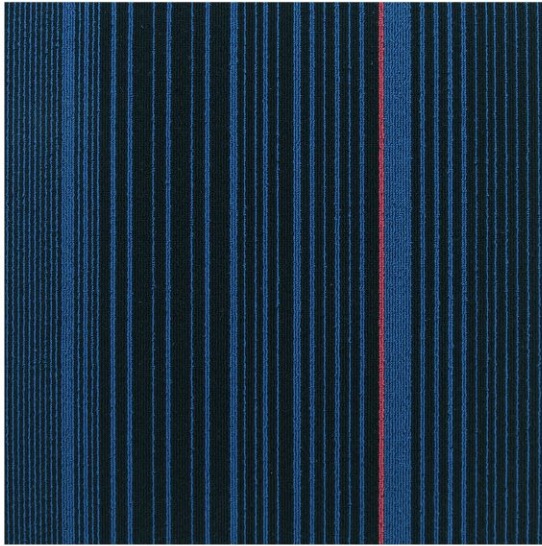

#146 RED

#246 YELLOW

#346 ORANGE

#446 BLUE

NOTE

- Photos are showing only the design patterns.
- The color of the sample pasted is only showing part of the actual carpet.
- Specifications are subject to change when they improve product.
- Slight colour variations may occur from dye lot to dye lot.

#146 RED

#246 YELLOW

#346 ORANGE

#446 BLUE

Torento

CARPET TILES

Specification	
Style Name	TORENTO
Construction	Level Loop plain
Yarn Type	100% BCF Polypropylene
Dye Method	Solution Dye
Machine Gauge	1/10 th
Pile Height (±5%)	3.0 mm
Tufted Pile Weight (±5%)	510 gsm
Total Thickness (±5%)	5mm
Total Weight (±5%)	3350 mm
Backing Type	Bitumen (Standard)
Tile Size	50cm x 50cm
Tile per box	24 pcs
Area per box	06 m ²
Performance Specification	
Static propensity (Anti-Static)	Passes
Flammability	Passes