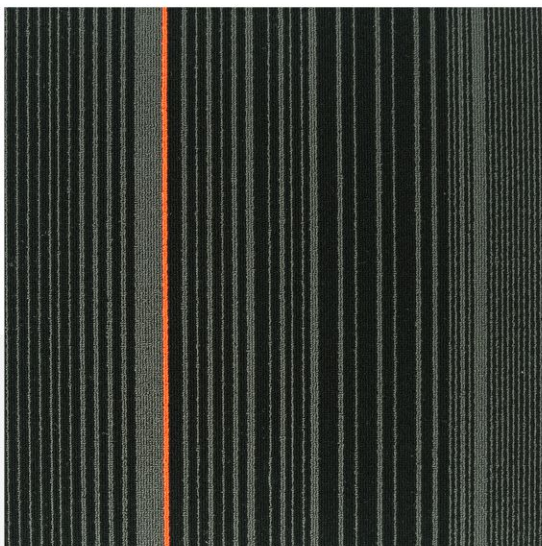

#146 RED

#246 YELLOW

#346 ORANGE

#446 BLUE

NOTE

- Photos are showing only the design patterns.
- The color of the sample pasted is only showing part of the actual carpet.
- Specifications are subject to change when they improve product.
- Slight colour variations may occur from dye lot to dye lot.

#146 RED

#246 YELLOW

#346 ORANGE

#446 BLUE

Torento

CARPET TILES

Specification	
Style Name	TORENTO
Construction	Level Loop plain
Yarn Type	100% BCF Polypropylene
Dye Method	Solution Dye
Machine Gauge	1/10 th
Pile Height (±5%)	3.0 mm
Tufted Pile Weight (±5%)	510 gsm
Total Thickness (±5%)	5mm
Total Weight (±5%)	3350 mm
Backing Type	Bitumen (Standard)
Tile Size	50cm x 50cm
Tile per box	24 pcs
Area per box	06 m ²
Performance Specification	
Static propensity (Anti-Static)	Passes
Flammability	Passes