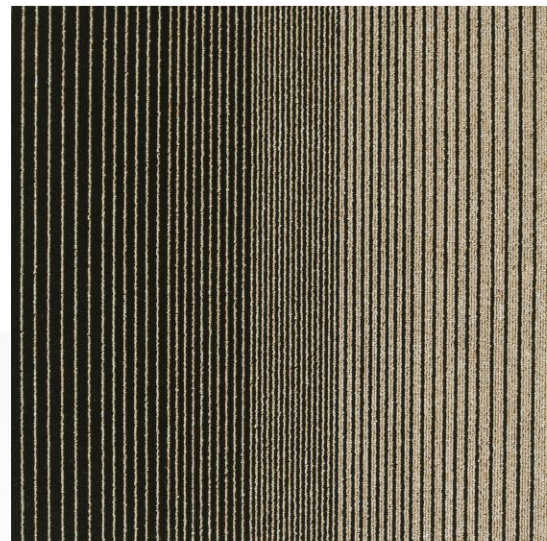

FRESH CARPET Looks

106 BLUE

206 GREY

306 BROWN

406 BEIGE

NOTE

- Photos are showing only the design patterns.
- The color of the sample pasted is only showing part of the actual carpet.
- Specifications are subject to change when they improve product.
- Slight colour variations may occur from dye lot to dye lot.

#106 BLUE

#206 GREY

#306 BROWN

#406 BEIGE

Sweden

CARPET TILES

Specification	
Style Name	SWEDEN
Construction	Level Loop Plain
Yarn Type	100% BCF Polypropylene
Dye Method	Solution Dye
Machine Gauge	1/10 th
Pile Height (±5%)	3.0 mm
Tufted Pile Weight (±5%)	510 gsm
Total Thickness (±5%)	5 mm
Total Weight (±5%)	3350 mm
Backing Type	Bitumen (Standard)
Tile Size	50cm x 50cm
Tile per box	24 pcs
Area per box	06 m ²
Performance Specification	
Static propensity (Anti-Static)	Passes
Flammability	Passes