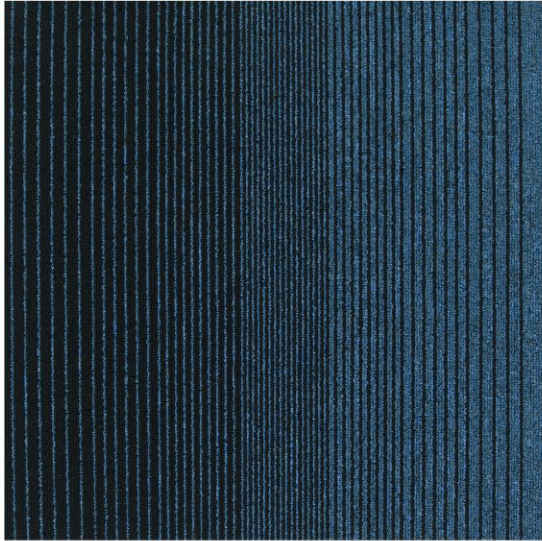

FRESH CARPET Looks

106 BLUE

206 GREY

306 BROWN

406 BEIGE

NOTE

- Photos are showing only the design patterns.
- The color of the sample pasted is only showing part of the actual carpet.
- Specifications are subject to change when they improve product.
- Slight colour variations may occur from dye lot to dye lot.

#106 BLUE

#206 GREY

#306 BROWN

#406 BEIGE

Sweden

CARPET TILES

Specification	
Style Name	SWEDEN
Construction	Level Loop Plain
Yarn Type	100% BCF Polypropylene
Dye Method	Solution Dye
Machine Gauge	1/10 th
Pile Height (±5%)	3.0 mm
Tufted Pile Weight (±5%)	510 gsm
Total Thickness (±5%)	5 mm
Total Weight (±5%)	3350 mm
Backing Type	Bitumen (Standard)
Tile Size	50cm x 50cm
Tile per box	24 pcs
Area per box	06 m ²
Performance Specification	
Static propensity (Anti-Static)	Passes
Flammability	Passes