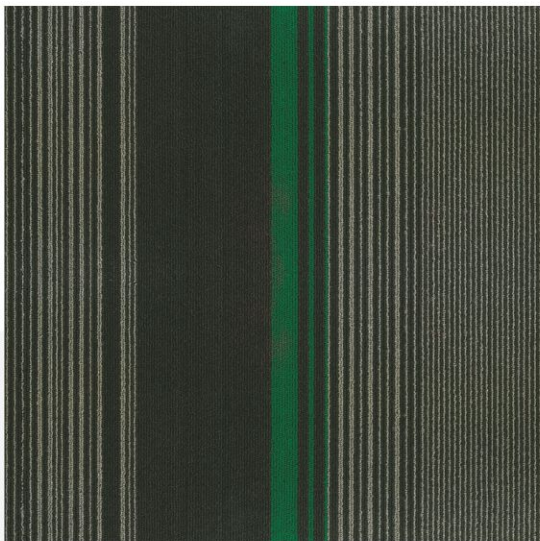

## FRESH CARPET Looks

#611 Orange

#612 Blue

#613 Green

#614 Red

**NOTE**

- Photos are showing only the design patterns.
- The color of the sample pasted is only showing part of the actual carpet.
- Specifications are subject to change when they improve product.
- Slight colour variations may occur from dye lot to dye lot.

#611 Orange

#612 Blue

#613 Green

#614 Red