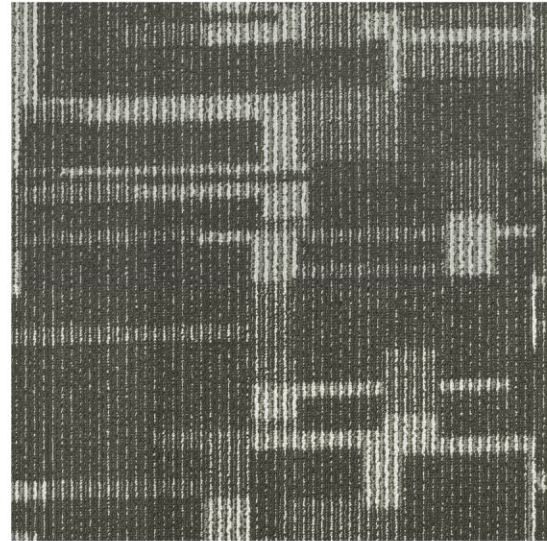

FRESH CARPET Looks

#1401 Blue

#1402 Grey

#1403 Brown

#1404 Black

NOTE

- Photos are showing only the design patterns.
- The color of the sample pasted is only showing part of the actual carpet.
- Specifications are subject to change when they improve product.
- Slight colour variations may occur from dye lot to dye lot.

#1401 Blue

#1402 Grey

#1403 Brown

#1404 Black

Orient

CARPET TILES

Specification	
Style Name	ORIENT
Construction	Multi Level Loop pile
Yarn Type	100% BCF Polypropylene
Dye Method	Solution Dye
Machine Gauge	1/12 th
Pile Height (±5%)	4.5 mm
Tufted Pile Weight (±5%)	600 gsm
Total Thickness (±5%)	07 mm
Total Weight (±5%)	4000gsm
Backing Type	Bitumen
Tile Size	50cm x 50cm
Tile per box	24 Pcs
Area per box	6 m ²
Performance Specification	
Static propensity (Anti-Static)	Passes
Flammability	Passes