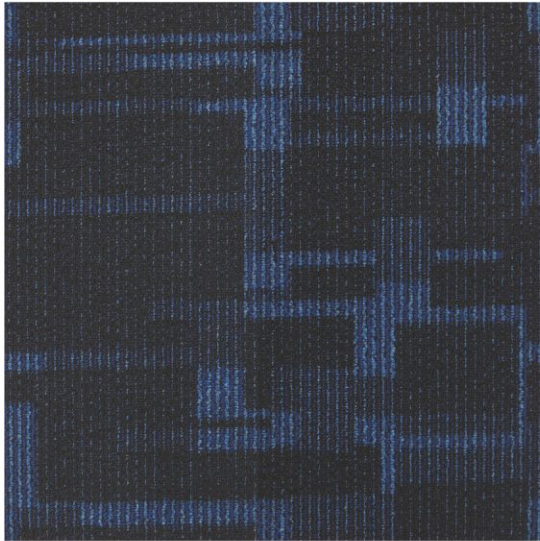

Orient

CARPET TILES

enhance your
home style

**Carpet
To Go**
& more

“

We're Passionate to
give our
Customers
the best helping hands
to fulfill their
dreams

”

Overview

FRESH CARPET Looks

#1401 Blue

#1402 Grey

#1403 Brown

#1404 Black

NOTE

- Photos are showing only the design patterns.
- The color of the sample pasted is only showing part of the actual carpet.
- Specifications are subject to change when they improve product.
- Slight colour variations may occur from dye lot to dye lot.

#1401 Blue

#1402 Grey

#1403 Brown

#1404 Black

Orient

CARPET TILES

Specification	
Style Name	ORIENT
Construction	Multi Level Loop pile
Yarn Type	100% BCF Polypropylene
Dye Method	Solution Dye
Machine Gauge	1/12 th
Pile Height (±5%)	4.5 mm
Tufted Pile Weight (±5%)	600 gsm
Total Thickness (±5%)	07 mm
Total Weight (±5%)	4000gsm
Backing Type	Bitumen
Tile Size	50cm x 50cm
Tile per box	24 Pcs
Area per box	6 m ²
Performance Specification	
Static propensity (Anti-Static)	Passes
Flammability	Passes