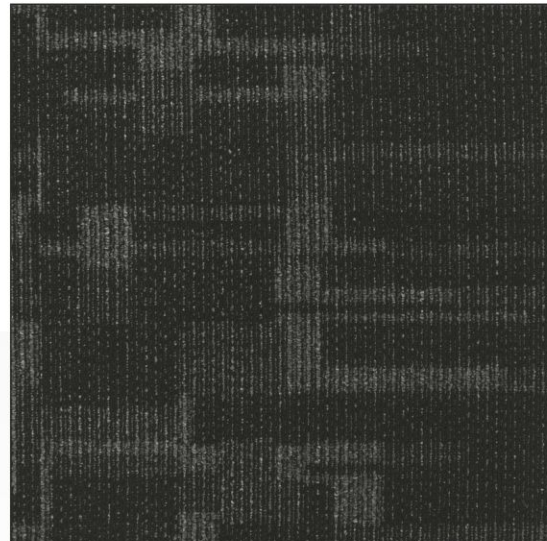

FRESH CARPET Looks

#1401 Blue

#1402 Grey

#1403 Brown

#1404 Black

NOTE

- Photos are showing only the design patterns.
- The color of the sample pasted is only showing part of the actual carpet.
- Specifications are subject to change when they improve product.
- Slight colour variations may occur from dye lot to dye lot.

#1401 Blue

#1402 Grey

#1403 Brown

#1404 Black

Orient

CARPET TILES

Specification	
Style Name	ORIENT
Construction	Multi Level Loop pile
Yarn Type	100% BCF Polypropylene
Dye Method	Solution Dye
Machine Gauge	1/12 th
Pile Height (±5%)	4.5 mm
Tufted Pile Weight (±5%)	600 gsm
Total Thickness (±5%)	07 mm
Total Weight (±5%)	4000gsm
Backing Type	Bitumen
Tile Size	50cm x 50cm
Tile per box	24 Pcs
Area per box	6 m ²
Performance Specification	
Static propensity (Anti-Static)	Passes
Flammability	Passes