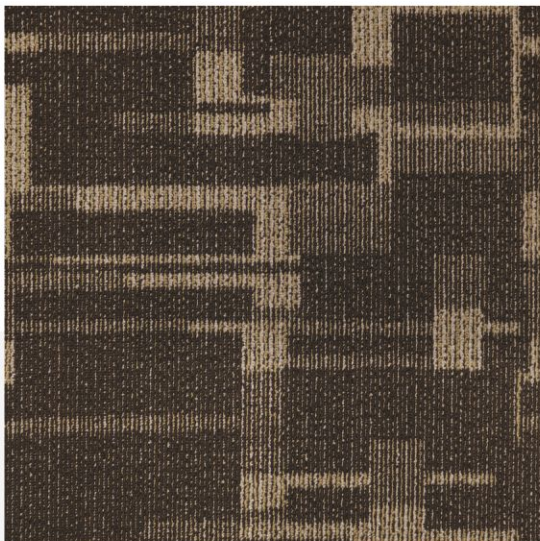

FRESH CARPET Looks

#1401 Blue

#1402 Grey

#1403 Brown

#1404 Black

NOTE

- Photos are showing only the design patterns.
- The color of the sample pasted is only showing part of the actual carpet.
- Specifications are subject to change when they improve product.
- Slight colour variations may occur from dye lot to dye lot.

#1401 Blue

#1402 Grey

#1403 Brown

#1404 Black

Orient

CARPET TILES

Specification	
Style Name	ORIENT
Construction	Multi Level Loop pile
Yarn Type	100% BCF Polypropylene
Dye Method	Solution Dye
Machine Gauge	1/12 th
Pile Height (±5%)	4.5 mm
Tufted Pile Weight (±5%)	600 gsm
Total Thickness (±5%)	07 mm
Total Weight (±5%)	4000gsm
Backing Type	Bitumen
Tile Size	50cm x 50cm
Tile per box	24 Pcs
Area per box	6 m ²
Performance Specification	
Static propensity (Anti-Static)	Passes
Flammability	Passes