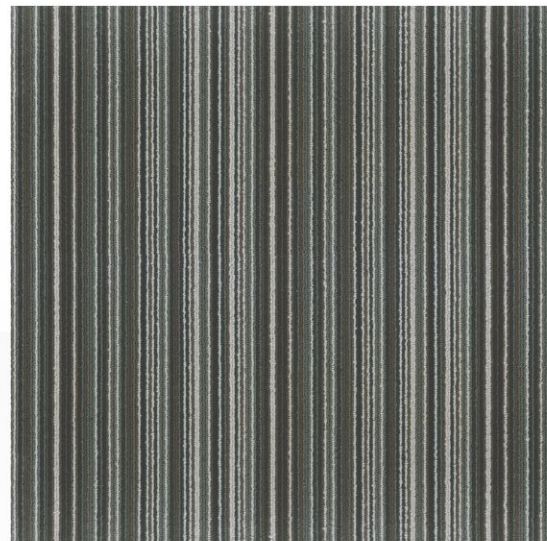

FRESH CARPET Looks

#651

#652

#653

#654

NOTE

- Photos are showing only the design patterns.
- The color of the sample pasted is only showing part of the actual carpet.
- Specifications are subject to change when they improve product.
- Slight colour variations may occur from dye lot to dye lot.

#652

FLOORY

CARPET TILES

Specification

Style Name	FLOORY
Construction	Level Loop plain
Yarn Type	100% BCF Polypropylene
Dye Method	Solution Dye
Machine Gauge	1/10 th
Pile Height (±5%)	3 mm
Tufted Pile Weight (±5%)	550 gsm
Total Thickness (±5%)	5 mm
Total Weight (±5%)	3350 gsm
Backing Type	Bitumen (Standard)
Tile Size	50cm x 50cm
Tile per box	24 pcs
Area per box	06 m ²
Performance Specification	
Static propensity (Anti-Static)	Passes
Flammability	Passes