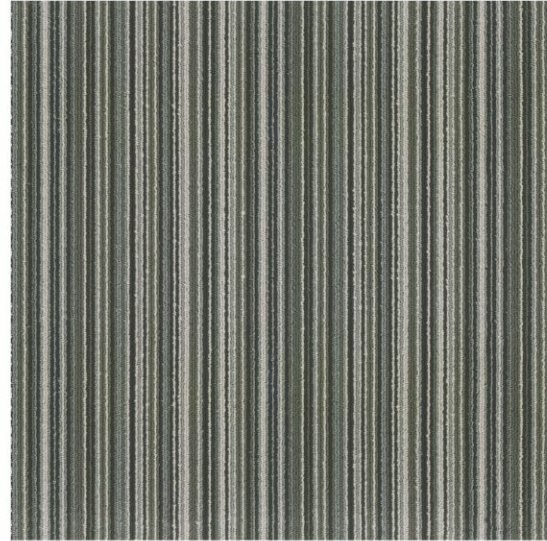

FRESH CARPET Looks

#651

#652

#653

#654

NOTE

- Photos are showing only the design patterns.
- The color of the sample pasted is only showing part of the actual carpet.
- Specifications are subject to change when they improve product.
- Slight colour variations may occur from dye lot to dye lot.

#652

FLOORY

CARPET TILES

Specification

Style Name	FLOORY
Construction	Level Loop plain
Yarn Type	100% BCF Polypropylene
Dye Method	Solution Dye
Machine Gauge	1/10 th
Pile Height (±5%)	3 mm
Tufted Pile Weight (±5%)	550 gsm
Total Thickness (±5%)	5 mm
Total Weight (±5%)	3350 gsm
Backing Type	Bitumen (Standard)
Tile Size	50cm x 50cm
Tile per box	24 pcs
Area per box	06 m ²
Performance Specification	
Static propensity (Anti-Static)	Passes
Flammability	Passes