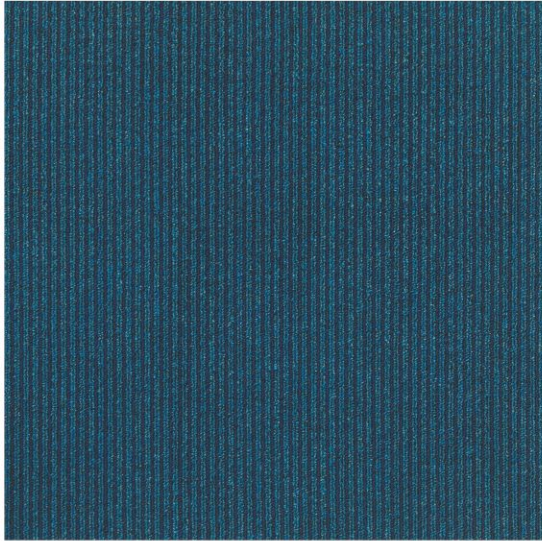

FRESH CARPET Looks

#661 BLUE

#662 GREY

#663 BROWN

NOTE

- Photos are showing only the design patterns.
- The color of the sample pasted is only showing part of the actual carpet.
- Specifications are subject to change when they improve product.
- Slight colour variations may occur from dye lot to dye lot.

#661 BLUE

#662 GREY

#663 BRWON

ELM

CARPET TILES

Specification

Style Name	ELM
Construction	Level Loop plain
Yarn Type	100% BCF Polypropylene
Dye Method	Solution Dye
Machine Gauge	1/10 th
Pile Height (±5%)	3.0 mm
Tufted Pile Weight (±5%)	460 gsm
Total Thickness (±5%)	5.50 mm
Total Weight (±5%)	3450 gsm
Backing Type	Bitumen (Standard)
Tile Size	50cm x 50cm
Tile per box	24 pcs
Area per box	06 m ²
Performance Specification	
Static propensity (Anti-Static)	Passes
Flammability	Passes